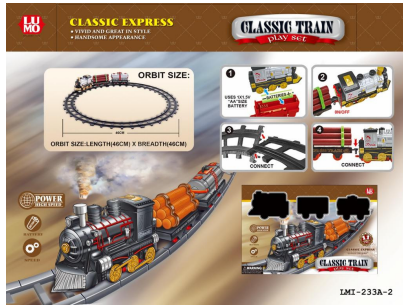

Fully Responsive

We create high-quality toys keeping in mind the safety of the children as regulated by the Bureau of Indian Standards. We have happy-faced clients all over the country.

CLASSIC TRAIN

- **Color:** MIX COLOUR
- **Dimension:** 46CM x 46CM x -
- **Packaging:** 64